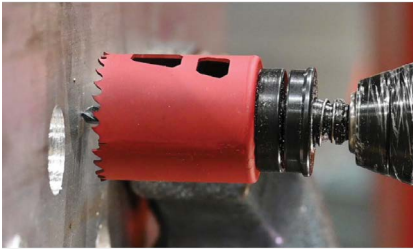

HOLE SAW ARBORS

NEW Introducing the *New Spring-Loaded Pin Drive Hole Saw Arbor!*

Try our latest innovation in cutting technology: the new spring-loaded Pin Drive Hole Saw Arbor. Designed for professionals who demand efficiency and precision, this new arbor is set to optimize your drilling tasks.

Features:

FAST: Seamlessly switch between hole saws in seconds with our innovative spring-loaded pin-drive mechanism.

SECURE: The robust pin drive system ensures a snug and secure fit, reducing wobble and enhancing accuracy.

DURABLE: Crafted from high-quality materials, our arbor is built to withstand heavy use and deliver consistent performance, job after job.

VERSATILE: Compatible with a wide range of hole saws. Whether you're working on wood, metal, plastic, abrasives, or composites.